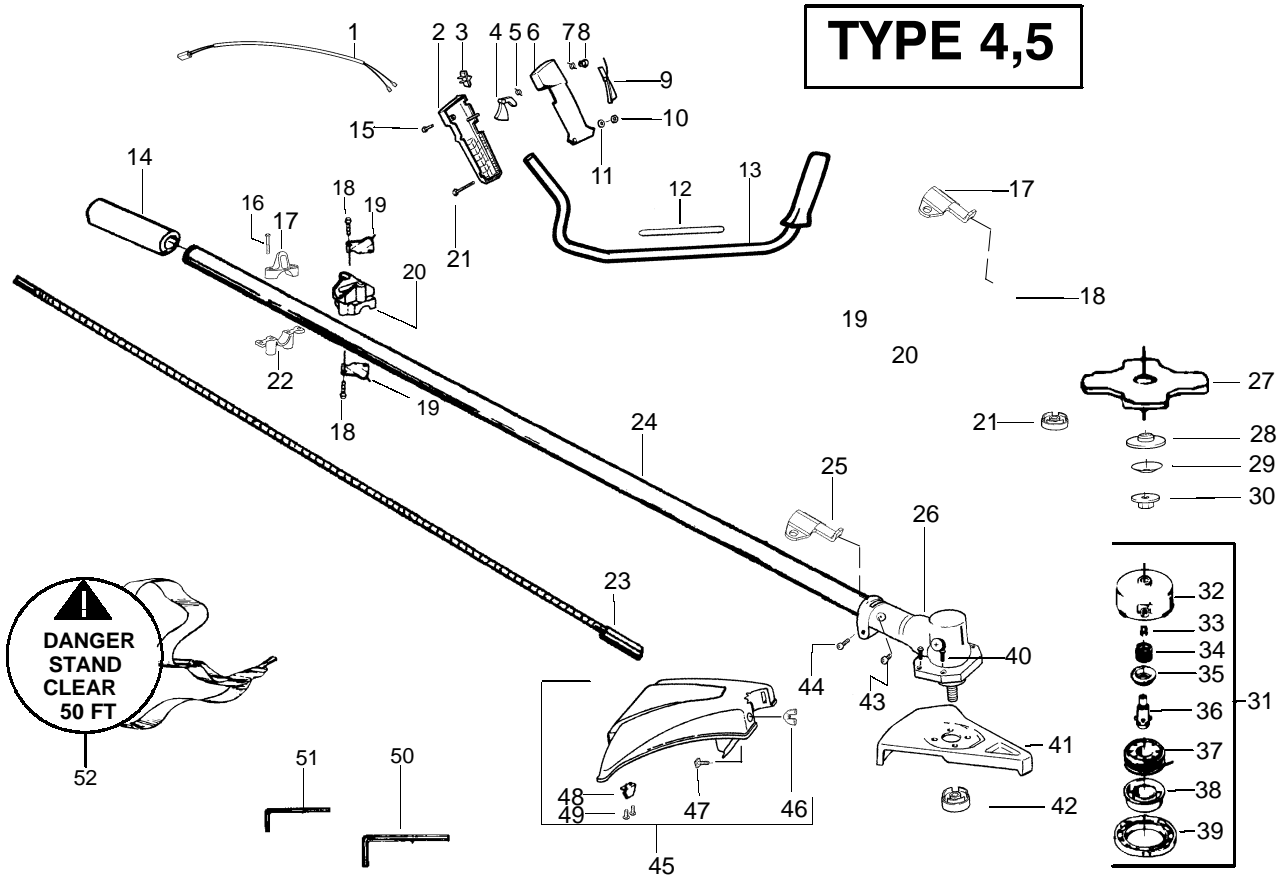

Ref.	Part No.	Description	Ref.	Part No.	Description
1.	530053255	Assy-Wire Harness	30.	530015793	Nut-Flange
2.	502208607	Hsg.-Right Throttle	31.	952701643	Accy-Cutting Head
3.	503718201	Switch	32.	530071295	Assy-Hub.
4.	502199203	Trigger-Throttle	33.	530093898	Saver-Line
5.	502199301	Spring-Trigger	34.	530340007	Spring
6.	502208507	Hsg.-Left Throttle	35.	530328929	Cap-Spring
7.	530403152	Spring-Throttle Lock	36.	530095624	Arbor
8.	502209602	Lock-Throttle	37.	952701589	Accy-Wound Spool
9.	502199403	Lockout-Throttle	38.	530401183	Button-Black
10.	530016284	Nut-Hex	39.	530092133	Cover-Black
11.	530016285	Washer-Split Lock	40.	530016312	Screw
12.	530053690	Decal-Handlebar	41.	530071580	Kit-Blade Shield
13.	530047139	Assy-Handlebar w/decal	42.	530095815	Cup-Dust
14.	530054652	Pad-Driveshaft	43.	✓ 530016371	Screw
15.	530016273	Screw	44.	✓ 530016014	Screw
16.	530015770	Screw	45.	530069779	Kit-Shield
17.	530055392	Clamp-Upper Harness	46.	530016118	Wingnut
18.	530015791	Screw	47.	530015820	Bolt
19.	530094572	Bracket-Handlebar	48.	530052285	Limiters-Line
20.	530012207	Clamp-Handlebar	49.	530015805	Screw
21.	530015933	Screw	50.	530031098	Wrench-Hex (3/16)
22.	530055394	Clamp-Lower Harness	51.	530031159	Wrench-Hex (5/32)
24.	---	Assy-Driveshaft	52.	530092085	Strap-Shoulder
	530071559	(Type 4)			
	530096040	(Type 5)			
23.	---	Shaft-Flex			
	530094566	(Type 4)			
	530095795	(Type 5)			
25.	530095812	Bracket-Shield			
26.	---	Assy-Gear Box			
	530071376	(Type 4)			
	✓ 530071585	(Type 5)			
27.	952701611	Accy-Weed Blade			
28.	530095816	Washer-Flat			
29.	530016240	Washer-Belleville Spring			
				Not Shown	
				✓ 530163106	Manual-Operator's
				530054770	Decal-Shaft Warning
				530056335	Decal-Blade Direction

✓ = NEW PART NUMBER FOR THIS IPL

★ = REFER TO THE SERVICE REFERENCE INDICATED FOR MORE INFORMATION. (LOCATED AT END OF IPL)