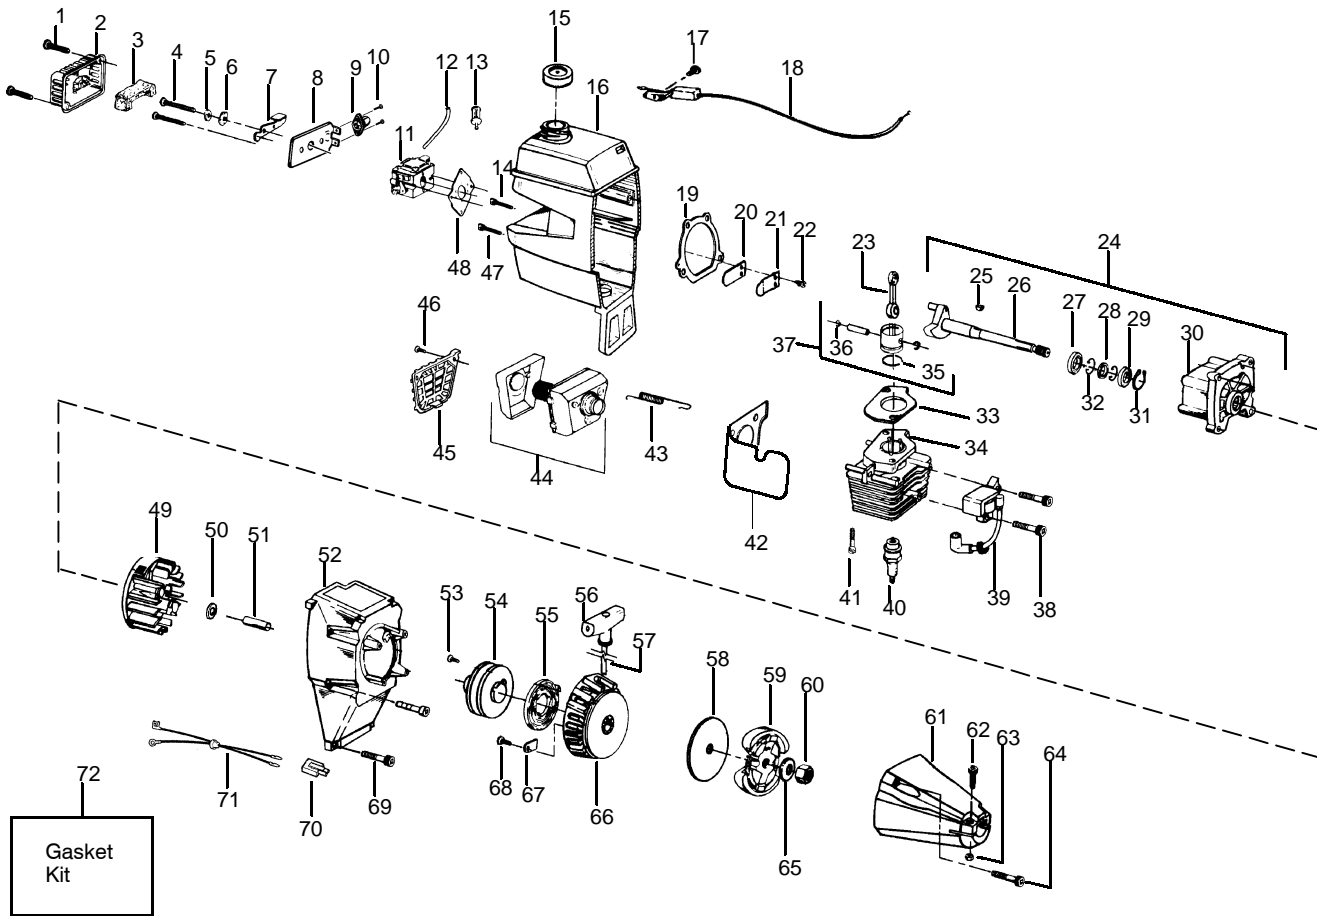

PARTS LIST NO. 530081198		WEED EATER® PARTS LIST	MODEL(S) XT 125 KT Export	
DATE 8/15/02	REPLACES 530081198-3/25/02		Note: Illustration may differ from actual model due to design changes	PAGE NO. 5

TYPE 4,5

Ref.	Part No.	Description	Ref.	Part No.	Description	Ref.	Part No.	Description
1.	530015773	Screw	25.	530015126	Key-Flywheel	51.	530027511	Spacer-Clutch
2.	530027529	Cover-Filter	26.	530010934	Assy-Crankshaft	52.	530027947	Housing-Fan
3.	530027530	Filter-Air	27.	530032103	Bearing-Inner	53.	530016080	Screw
4.	530015849	Screw	28.	530019158	Seal-Crankshaft	54.	530069291	Kit-Starter Pulley (incl.)
5.	530015852	Spacer-Choke	29.	530032102	Bearing-Outer	55.	530027531	Spring-Starter
6.	530015254	Washer	30.	530014016	Assy-Crankcase	56.	530027569	Handle-Starter
7.	530038103	Shutter-Choke	31.	530015789	Retainer Ring- C'shaft	57.	530069232	Kit-Rope
8.	530037930	Plate-Air Filter	32.	530015787	Retainer Ring- C'case	58.	530094189	Washer-Clutch
9.	530038874	Assy-Primer Bulb	33.	530069276	Gasket-Cyl. (kit)	59.	530069254	Kit-Clutch Assy.
10.	530016091	Screw	34.	530071582	Kit-Cylinder	60.	530016320	Nut-Clutch
11.	530069651	Kit-Carb. (WA298B)	35.	530025875	Ring-Piston	61.	530014017	Assy-Clutch Hsg.
12.	---	Kit-Fuel Line	36.	530015162	Retainer-Wrist Pin	62.	530015767	Screw
	530069247	Fuel Line	37.	530069899	Kit-Piston (incl. 35,36)	63.	530015768	Locknut
	530069571	Return Line	38.	530016357	Screw	64.	530015770	Screw
13.	530095646	Assy-Fuel Pickup	39.	530039134	Module-Ignition	65.	530015796	Washer-Bevel
14.	530015772	Screw	40.	952030201	Spark Plug (RCJ-8Y)	66.	530014009	Assy-Pulley Hsg.
15.	530014347	Assy-Fuel Cap	41.	530001624	Screw	67.	530027523	Retainer
16.	530047086	Assy-Shroud/Tank	42.	530053346	Shield-Heat	68.	530015496	Screw
17.	530015775	Screw	43.	530036409	Spring-Muffler	69.	530015769	Screw
18.	530047040	Assy-Throttle Cable	44.	530069310	Kit-Muffler	70.	530038205	Connector-Male
19.	530069276	Gasket-C'case (kit)	45.	530027781	Guard-Muffler	71.	530047145	Assy-Leadwire
20.	530027593	Valve-Reed	46.	530015717	Screw	72.	530069276	Kit-Gasket
21.	530027594	Stop-Reed	47.	530015771	Screw			
22.	530016064	Screw	48.	530069276	Gasket-Carb. (kit)			
23.	530010960	Assy-Conn Rod	49.	530039189	Assy-Flywheel			
24.	530014015	Assy-C'shaft/C'ase (incl. 25-32)	50.	530016030	Washer			

✓ = NEW PART NUMBER FOR THIS IPL   * = REFER TO THE SERVICE REFERENCE INDICATED FOR MORE INFORMATION. (LOCATED AT END OF IPL)