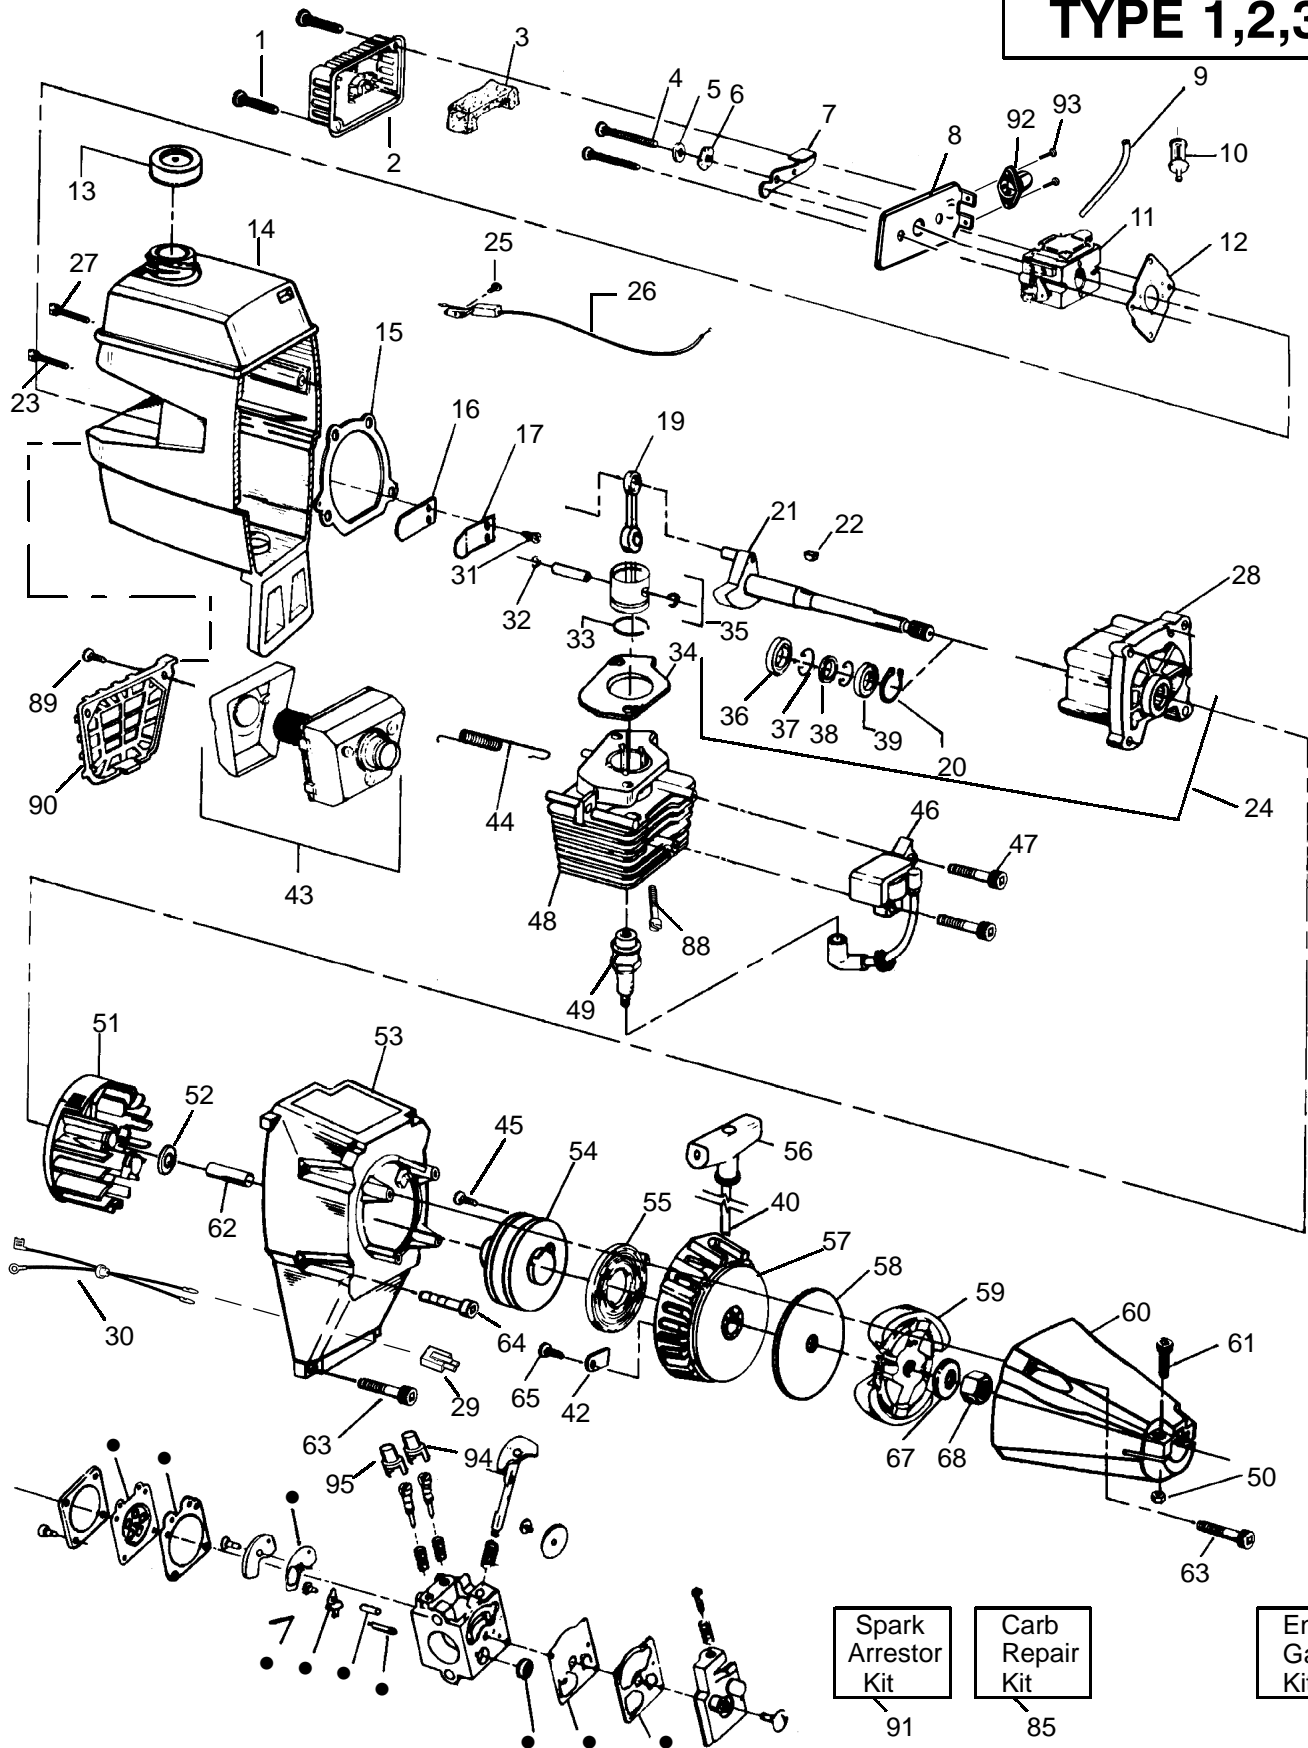

Key No.	Part No.	Description	Key No.	Part No.	Description
1	503718201	Switch	30	530001642	Lockwasher
2	530071284	Driveshaft Housing Ass'y.	31	530001711	Screw
3	530015770	Screw	32	502209602	Throttle Lock
4	530014103	Handlebar w/Decal	33	530027615	Shield Retention Plate
5	530016107	Screw	34	502199203	Throttle Trigger
6	952701643	Cutting Head Ass'y.	35	530094572	Handlebar Bracket
7	530027706	Drive Shaft Pad	36	530012207	Handlebar Clamp
8	530055394	Clamp Harness-lower	37	530055392	Clamp Harness-upper
9	530069256	Shield Kit (Incl. #10,11 & 12)	38	530092085	Shoulder Strap
10	530015037	Screw	40	530015933	Screw
11	530094570	Line Limiter	43	530403152	Spring Throttle Lock
12	530403094	Nut	44	530014210	Shield-Metal
13	530094639	Dust Cup	45	502199301	Trigger Spring
14	952701570	Shaft Lubrication	46	952701610	Brush Blade
15	530071295	Hub Ass'y.	47	530015792	Washer-Flat
16	530093898	Line Saver	48	530016240	Washer Belleville Spring
17	530340007	Spring	49	530015793	Nut-Flange
18	530328929	Cap-Spring	50	503210719	Screw
19	530095121	Arbor	51	530047144	Wire Harness Ass'y.
20	530094568	Gear Box Ass'y.	52	530031159	Hex Wrench (5/32)
21	502208507	Throttle Hsg.-Left	53	530031098	Hex Wrench (3/16)
22	502208607	Throttle Hsg.-Right	54	530037179	Decal-Shaft Warning
23	502199403	Throttle Lockout	55	952701589	Wound Spool
24	530094566	Drive Shaft-Flex	56	530401183	Button Black
25	530094640	Seal	57	530053690	Decal-Handlebar
26	530094571	Grass Washer	58	530092133	Cover Black
27	530094616	Screw	59	530029064	Decal-Blade Direction
28	530094612	Screw	60	952701611	Weed Blade
29	530015328	Lockwasher	61	530083442	Operators Manual
			62	530016285	Washer, Split Lock
			63	530016284	Nut-Hex

✓ = NEW PART NUMBER FOR THIS IPL

* = REFER TO THE SERVICE REFERENCE INDICATED FOR MORE INFORMATION. (LOCATED AT END OF IPL)

TYPE 1,2,3

PARTS LIST NO. 530081198		WEED EATER® PARTS LIST	MODEL(s) XT 125 KT Export
DATE 8/15/02	REPLACES 530081198-3/25/02		Note: Illustration may differ from actual model due to design changes